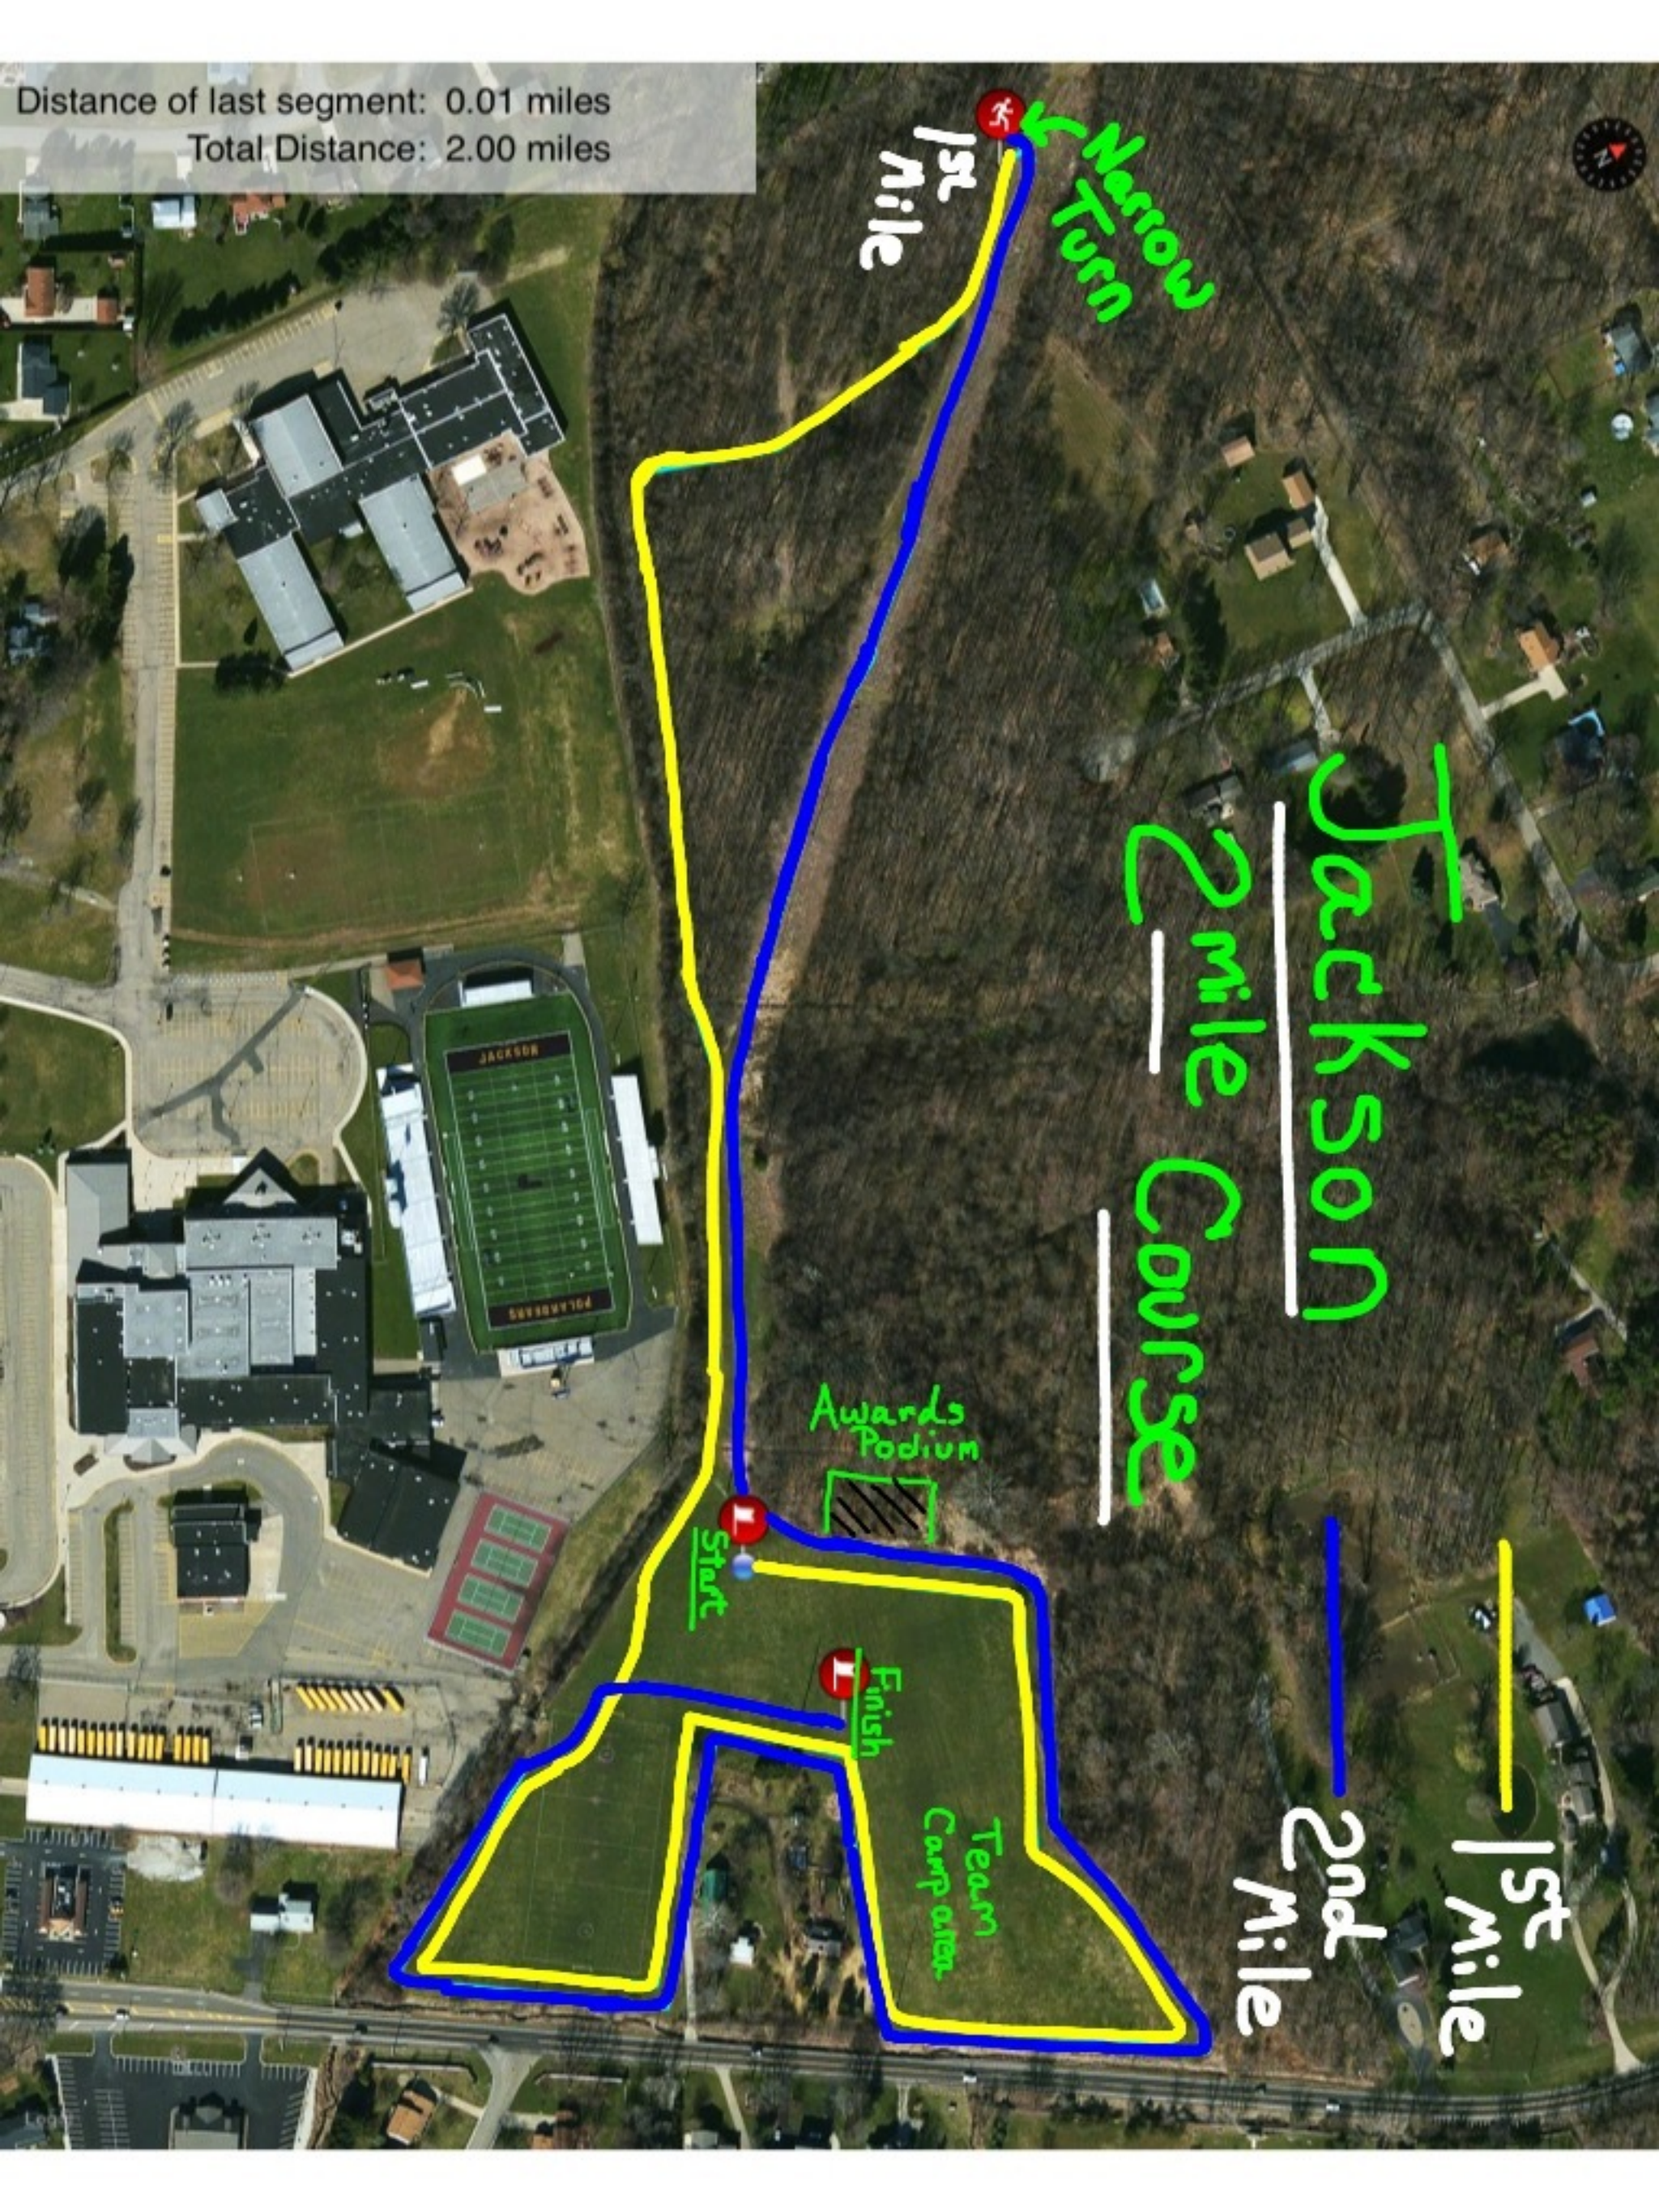

Distance of last segment: 0.01 miles
Total Distance: 2.00 miles

1st Mile

Narrow
Turn

Jackson 2-mile Course

Awards
Podium

Start

Finish

Team
Camp area

2nd
Mile

1st
Mile